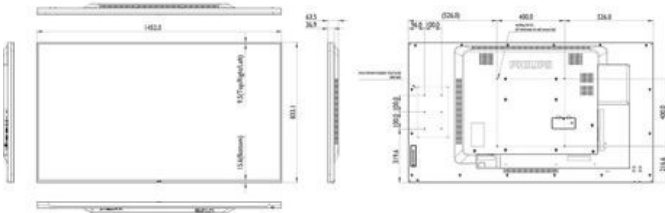

**Monitor 65" PHILIPS 65BDL4050D
LED, Wide 1920x1080, ANDROID, 16:9,
12 ms, 450cd/mp, 1100:1, 178/178,
VGA (via DVI), USB, DVI-D, HDMI (x2),**

Pret: 15616⁶⁸ RON (fara TVA)

Disponibilitate: Comanda speciala

Descriere

Monitor 65" PHILIPS 65BDL4050D LED, Wide 1920x1080, ANDROID, 16:9, 12 ms, 450cd/mp, 1100:1, 178/178, VGA (via DVI), USB, DVI-D, HDMI (x2), DisplayPort (1.2), RJ45, boxe 2x 10W, Vesa, Negru