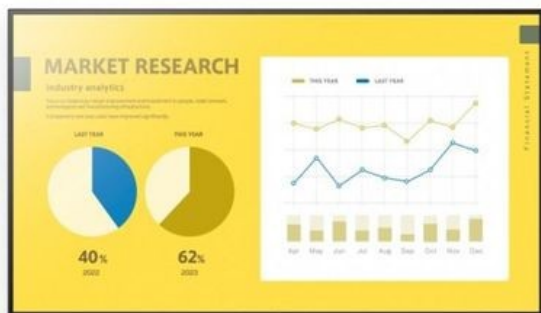

Monitor Signage SONY FW-50EZ20L

Pret: 4144⁷⁵ RON (fara TVA)

Disponibilitate: Comanda speciala

Descriere

Monitor Signage Sony EZ20L, 50, UHD, 24/7, 300nit, Direct LED, 10ms, contrast static 3000:1, stocare 16GB. Wi-Fi Direct, Apple AirPlay, Apple HomeKit, Chromecast built-in, Google Play store, Hotel Mode Menu. Conectivitate: WiFi (2.4GHz, 5GHz), BT 4.2, 1xComposit, 4xHDMI, HDCP2.3, 2xUSB, 1xLAN, 1xRS232C, Light sensor, Audio In, Digital Audio Out, Headphone Out. Landscape & Portrait, boxe 2x5W, culoare negru. Garantie 3 ani